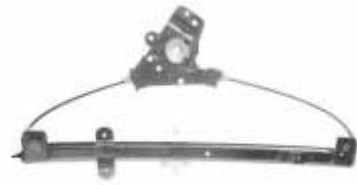

visit Google play store for SPARK MINDA (MASL) App for android mobile devices.

L/R - Left and Right

TATA

WR-1005

INDICA TYPE-1 FRONT (L/R)

WR-1005

INDICA TYPE-1 REAR (L/R)

WR-1006

INDICA TYPE-2 FRONT (L/R)

WR-1006

INDICA TYPE-2 REAR (L/R)

WR-1008

INDICA TYPE-3 FRONT (L/R)

WR-1008

INDICA TYPE-3 REAR (L/R)

WR-1011